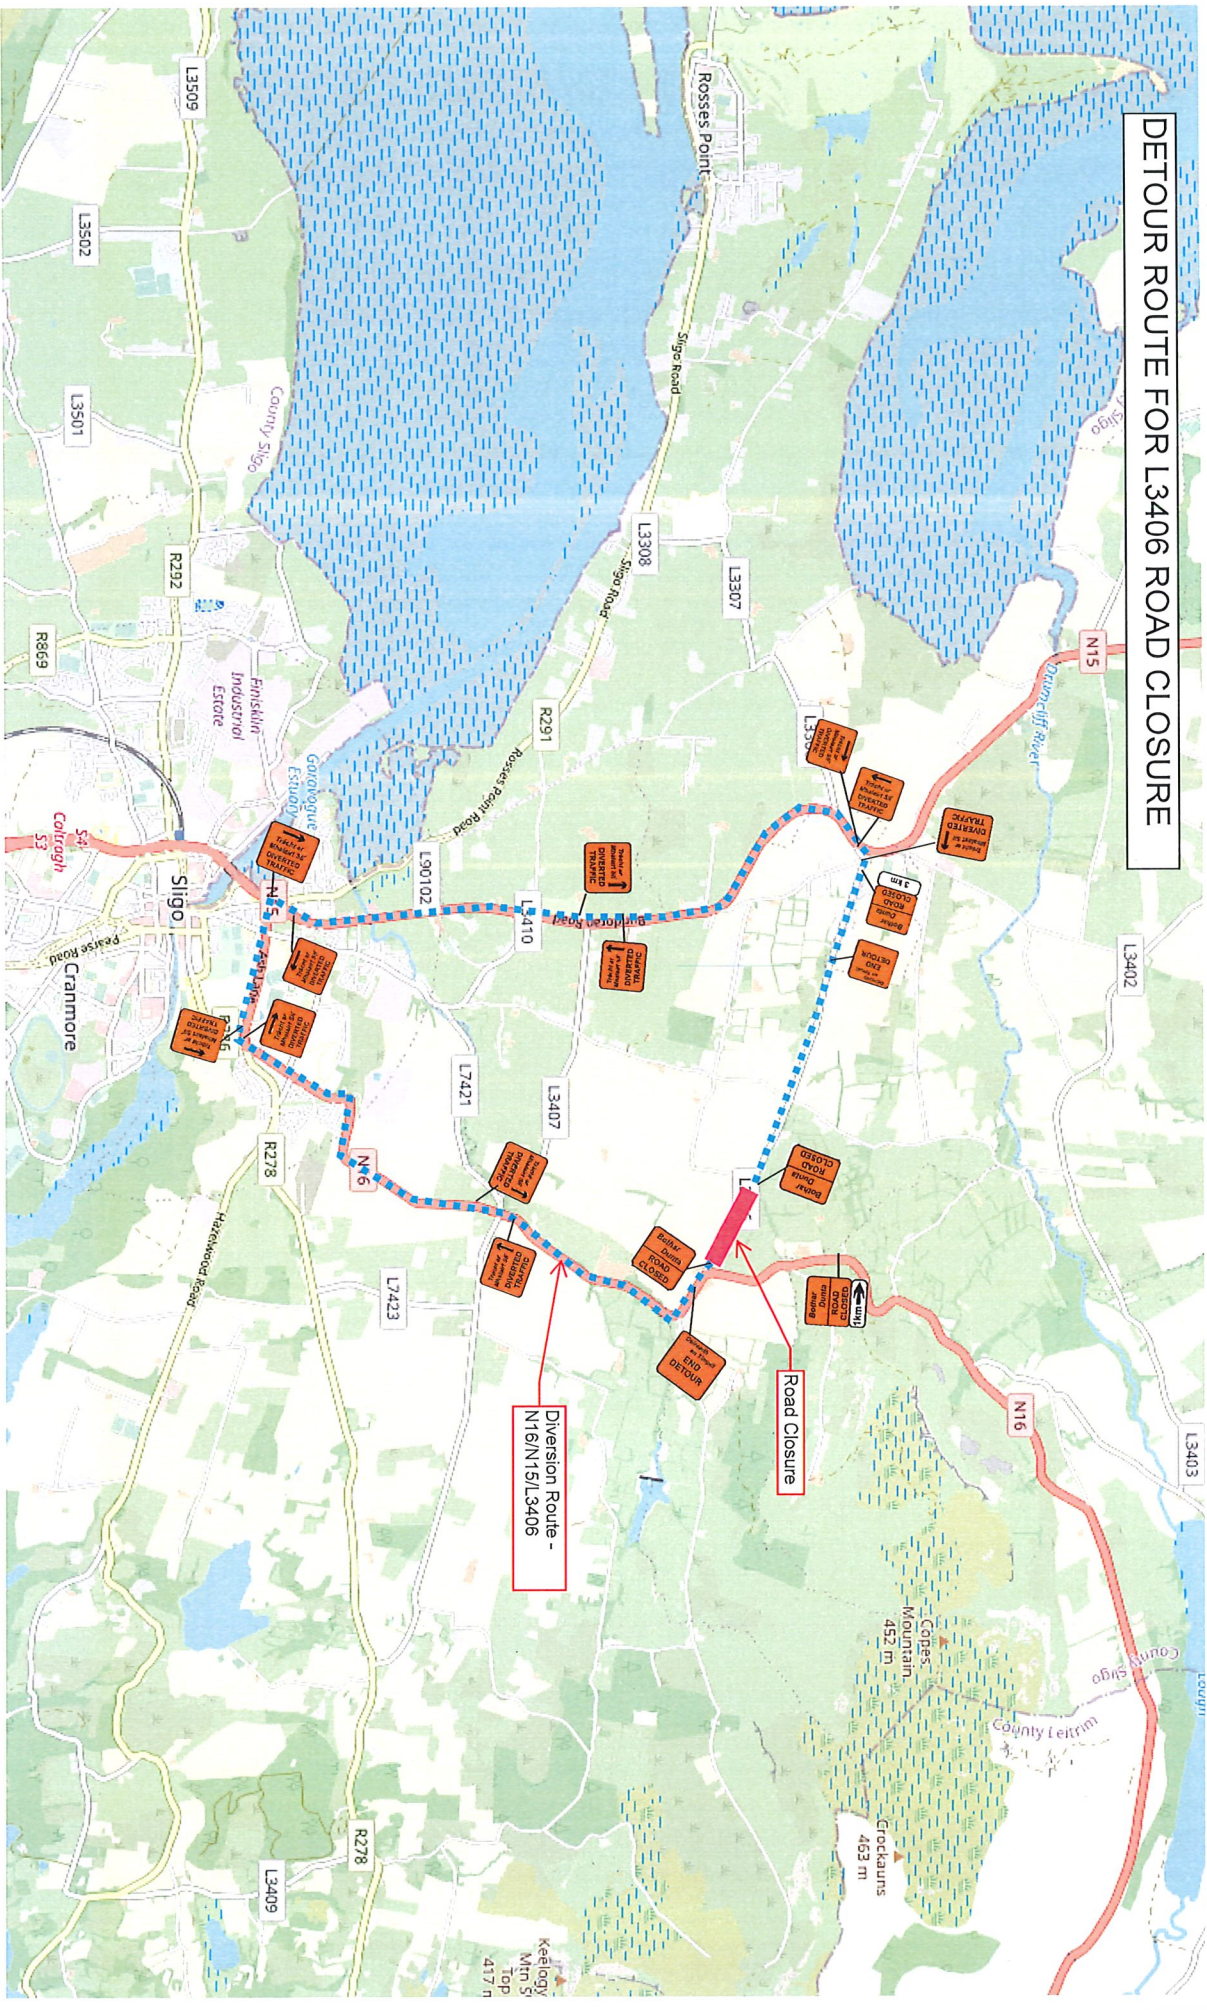

DETOUR ROUTE FOR L3406 ROAD CLOSURE

Diversion Route -
N16/N15/L3406

Road Closure

Sligo

Cappes Mountain
452 m

Crockauns
463 m

Kellogh Mtn
417 m